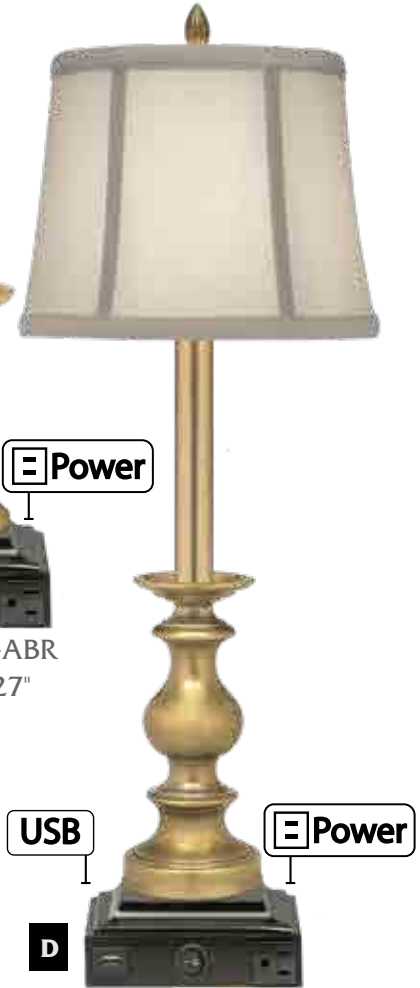

A
DL-K335-AC7566-OB
ST165 * Shade Only Fits
These Lamps
Height 23"

B
DL-K335-K515-GWH
ST165 * Shade Only Fits These Lamps
Height 22"

C
DL-K335-C521-PHB
ST165 * Shade Only Fits These Lamps
Height 23"

ITEM #	Description	Finish	Height	Shade Fabric	Shade Size	Switch	Wattage
A DL-K335-AC7566-OB	Button Desk Lamp	Oxidized Bronze	23"	Off White Butcher Linen	(6" x 10") x (9" x 13") x 8.5"	ADA Rocker Outlets & USB Port in Base	(2) 60W Max Medium Base
B DL-K335-K515-GWH	Button Desk Lamp	Gloss White and Satin Nickel	22"	Off White Butcher Linen	(6" x 10") x (9" x 13") x 8.5"	ADA Rocker Outlets & USB Port in Base	(2) 60W Max Medium Base
C DL-K335-C521-PHB	Button Desk Lamp	Polished Honey Brass Matte Blk	23"	Off White Butcher Linen	(6" x 10") x (9" x 13") x 8.5"	ADA Rocker Outlets & USB Port in Base	(2) 60W Max Medium Base

A
TL-6637X-A846-RST
ST94 • Height 30"

B
TL-5855-A090-SN
ST123 • Height 29"

C
BL-K6122-A787-ABR
ST51 • Height 27"

D
BL-K6122-AC9846-ABR
ST51 • Height 27"

ITEM #	Description	Finish	Height	Shade Fabric	Shade Size	Switch	Wattage
A TL-6637X-A846-RST	Table Lamp	Rust & Satin Nickel	30" Base 7	Cream Aberdeen	11"x16"x10.5"	ADA ROCKER Outlet & USB Port in Base	100 W MAX
B TL-5855-A090-SN	Table Lamp	Satin Nickel	29" Base 7.5"	Cream Aberdeen	12" x 15" x 10"	ADA ROCKER Outlet & USB Port in Base	100 W MAX
C BL-K6122-A787-ABR	Buffet Lamp	Artisan Brass & Matte Black	27"	Ivory Shadow	8" x 10" x 8"	ADA ROCKER Outlet & USB Port in Base	75 W MAX
D BL-K6122-AC9846-ABR	Buffet Lamp	Artisan Brass & Matte Black	27"	Ivory Shadow	8" x 10" x 8"	ADA ROCKER Outlet & USB Port in Base	75 W MAX