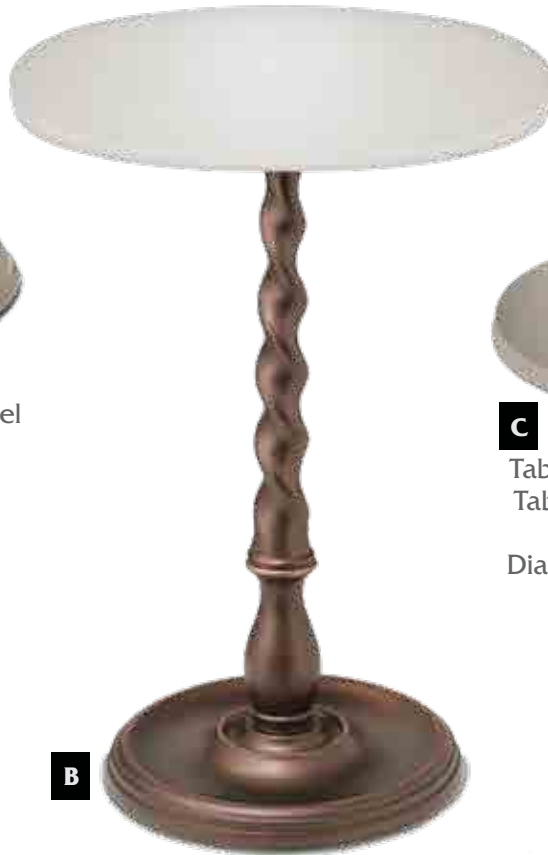

TABLES

A TBL-A902-1282-OB
Finish: Oxidized Bronze
Table Top: Botticino Marble
Height: 30"
Diameter: 18"
Base: 16 3/4"

A

TBL-K6184-N6246-OB
Table Finish: Oxidized Bronze
Marble Finish: White
Height: 26"
Diameter: 18" • Base: 10.5"

C

TBL-K6184-N7577-PW
Table Finish: Pewter
Marble Finish: Black
Height: 26"
Diameter: 18" • Base: 10.5"

B

TBL-CUS-WIR1-OB
Table Finish: Oxidized Bronze
Marble Finish: White
Height: 30"
Diameter: 18" • Base: 21"

A

TBL-1320-C422-AN
Table Finish: Antique Nickel
Table Top: Opal Acrylic
Height: 24"
Diameter: 18" • Base: 12"

B

TBL-6654-6685-OB
Table Finish: Oxidized Bronze
Table Top: Opal Acrylic
Height: 24"
Diameter: 18" • Base: 12"