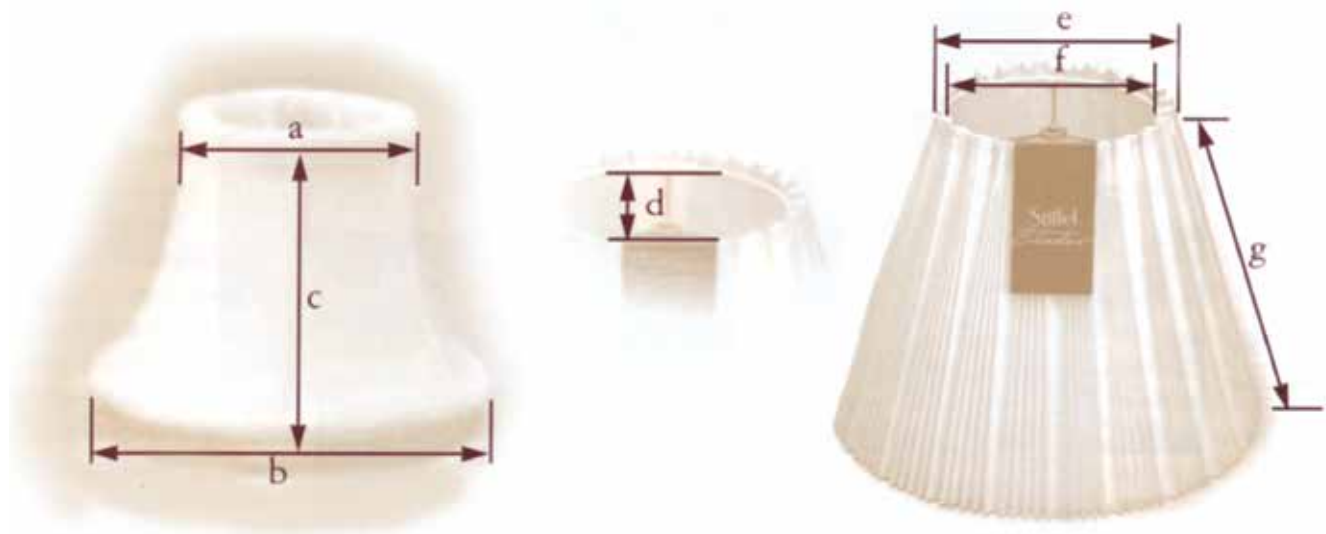

a-Top Diameter

b-Bottom Diameter

c-Depth (straight up and down)

d-Drop (fitter to top of shade)

e-Outside Ring Diameter

f-Inside Ring Diameter

g-Slant

- When giving the size for any fluted or pleated shade, it is advisable to measure both the inside ring diameter (**f**), the outside ring diameter (**e**), and the length of the slant (**g**).
- When measuring a rectangular or oval shade, the top and bottom diameters are required in addition to the depth.
- When measuring a glass shade, the top diameter and height are required.