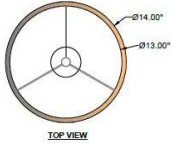

Stiffel®

1233 W St. Georges Ave., Linden, NJ 07036 * 908-925-7500* 908-925-9240

SPECIFICATIONS

TL-K6139-A2248-AV

Model Number

Table Lamp

Type

Hospitality

Name

Project

QTY

Describe Special Modifications

Warranty: 1-Year Limited Warranty.
Complete warranty terms located at: www.litetopslampshades.com

CATALOG NUMBER

Example: TL-K6139-A2248-AV-145-09-E26X1-120V

Style Code	Finish Options	Fabric/Material/Color Options	Lamping	Voltage	Other Options
TL-K6139-A2248-AV	AB - Antique Brass APW- Aged Pewter DW- Distressed White GLWH - Gloss White MBK - Matte Black OB- Oxidized Bronze OCB - Oculux Bronze ORB - Oil Rubbed Bronze PHB - Polished Honey Brass PW- Pewter RST - Rust SN - Satin Nickel WH - Flat White SVPC- Silver Powder Coat AV - Avacado More options at www.stiffel.com	115-01 White Linen 115-05 Off White Linen 115-62 Black Linen 115-73 Gray Butcher Linen 143-26 Geneva Linen Ash 145-01 White Aberdeen 145-09 Cream Aberdeen 174-21 Tan Silk Shantung 174-25 Chocolate Silk Shantung More options at www.stiffel.com	E26X1 - 1 Medium Based GU24X1 - 1 GU24 CFL	120V 120V	USB - USB Port OUT - Convenience Outlet