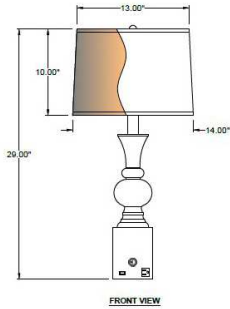

Stiffel®

1233 W St. Georges Ave., Linden, NJ 07036 * 908-925-7500* 908-925-9240

SPECIFICATIONS

TL-K6139-A2248-AV

Model Number

Table Lamp

Type

Hospitality

Name

Project

QTY

Describe Special Modifications

Warranty: 1-Year Limited Warranty.
Complete warranty terms located at: www.litetopslampshades.com

CATALOG NUMBER

Example: TL-K6139-A2248-AV-145-09-E26X1-120V

Style Code	Finish Options	Fabric/Material/Color Options	Lamping	Voltage	Other Options
TL-K6139-A2248-AV	AB - Antique Brass APW - Aged Pewter DW - Distressed White GLWH - Gloss White MBK - Matte Black OB - Oxidized Bronze OCB - Oculux Bronze ORB - Oil Rubbed Bronze PHB - Polished Honey Brass PW - Pewter RST - Rust SN - Satin Nickel WH - Flat White SVPC - Silver Powder Coat AV - Avacado More options at www.stiffel.com	115-01 White Linen 115-05 Off White Linen 115-62 Black Linen 115-73 Gray Butcher Linen 143-26 Geneva Linen Ash 145-01 White Aberdeen 145-09 Cream Aberdeen 174-21 Tan Silk Shantung 174-25 Chocolate Silk Shantung More options at www.stiffel.com	E26X1 - 1 Medium Based GU24X1 - 1 GU24 CFL	120V 120V	USB - USB Port OUT - Convenience Outlet