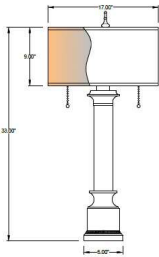

Stiffel®

1233 W St. Georges Ave., Linden, NJ 07036 * 908-925-7500* 908-925-9240

SPECIFICATIONS

TL-K6001-K2091-AN

Model Number

Table Lamp

Type

Table Lamp

Name

Project

QTY

Describe Special Modifications

Warranty: 1-Year Limited Warranty.
Complete warranty terms located at: www.litetopslampshades.com

CATALOG NUMBER

Example: TL- K6001-K2091-AN-189-62-E26X2

Style Code	Finish Options	Fabric/Material/Color Options	Lamping	Voltage	Other Options
TL-K6001-K2091	AB - Antique Brass APW - Aged Pewter DW - Distressed White GLWH - Gloss White MBK - Matte Black OB - Oxidized Bronze ORB - Oil Rubbed Bronze PHB - Polished Honey Brass PW - Pewter RST - Rust SN - Satin Nickel WH - Flat White SVPC - Silver Powder Coat GBW - Gloss Black CHAR - Charcoal AN - Antique Nickel More options at ww.stiffel.com	115-01 White Linen 115-05 Off White Linen 115-62 Black Linen 115-73 Gray Butcher Linen 143-26 Geneva Linen Ash 145-01 White Aberdeen 145-09 Cream Aberdeen 174-21 Tan Silk Shantung 174-25 Chocolate Silk Shantung 189-62 Black Shadow 136-46 Crossant Silksheen 142-01 Global White More options at ww.stiffel.com	E26X2 - 2 Medium Based GU24X2 - 2 GU24 CFL	120V 120V	