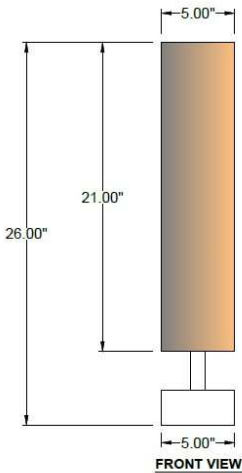

## SPECIFICATIONS

TOP VIEW

FRONT VIEW

**TL-K100-SN**  
Model Number

**Table Lamp**  
Type

**Hospitality**  
Name

Project

QTY