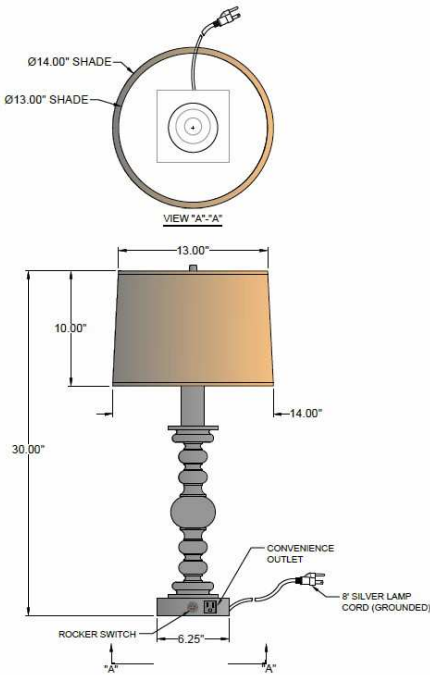

## SPECIFICATIONS

**TL-6678-K5038-SN**

**Table Lamp**

Model Number

Type

**Hospitality**

Name

Project