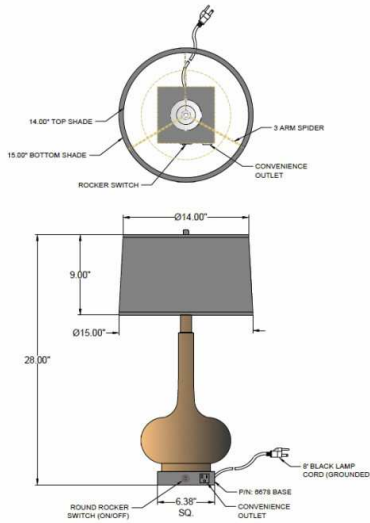

## SPECIFICATIONS

**TL-6678-6780-YL**  
Model Number

**Table Lamp**  
Type

**Hospitality**  
Name

Project

QTY