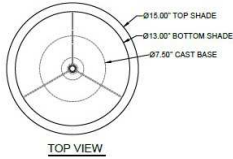

Stiffel®

SPECIFICATIONS

1233 W St. Georges Ave., Linden, NJ 07036 * 908-925-7500* 908-925-9240

TL-6667-LCS-ACR-SVPC

Model Number

Table Lamp

Type

Scales Laser Cut

Name

Project

QTY

Describe Special Modifications

Warranty: 1-Year Limited Warranty,
Complete warranty terms located at: www.stiffel.com

CATALOG NUMBER

Example: TL-6667-LCS-145-09-ACR-SVPC -E26X1-120V

Style Code	Finish Options	Fabric/Material/Color Options	Lamping	Voltage	Other Options
TL-6667-LCS-ACR	AB - Antique Brass APW - Aged Pewter DW - Distressed White GLWH - Gloss White MBK - Matte Black OB - Oxidized Bronze ORB - Oil Rubbed Bronze PHB - Polished Honey Brass PW - Pewter RST - Rust SN - Satin Nickel WH - Flat White 007 - 007 Silver SU - Smoked Umber LB - Light Blue More options at www.stiffel.com	115-01 White Linen 115-05 Off White Linen 115-62 Black Linen 115-73 Gray Butcher Linen 143-26 Geneva Linen Ash 145-01 White Aberdeen 145-09 Cream Aberdeen 174-21 Tan Silk Shantung 174-25 Chocolate Silk Shantung 182-28 Pearl Supreme Satin 105-81 White Opaque More options at www.stiffel.com	E26X1 - 1 Medium Based GU24X1 - 1 GU24 CFL	120V 120V	USB - USB Port OUT - Convenience Outlet