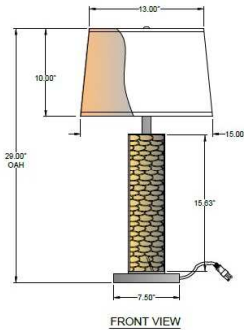

Stiffel®

SPECIFICATIONS

1233 W St. Georges Ave., Linden, NJ 07036 * 908-925-7500* 908-925-9240

TL-6667-LCS-ACR-SVPC

Model Number

Table Lamp

Type

Scales Laser Cut

Name

Project

QTY

Describe Special Modifications

Warranty: 1-Year Limited Warranty,
Complete warranty terms located at: www.stiffel.com

CATALOG NUMBER

Example: TL-6667-LCS-145-09-ACR-SVPC -E26X1-120V

Style Code	Finish Options	Fabric/Material/Color Options	Lamping	Voltage	Other Options
TL-6667-LCS-ACR	AB - Antique Brass APW - Aged Pewter DW - Distressed White GLWH - Gloss White MBK - Matte Black OB - Oxidized Bronze ORB - Oil Rubbed Bronze PHB - Polished Honey Brass PW - Pewter RST - Rust SN - Satin Nickel WH - Flat White 007 - 007 Silver SU - Smoked Umber LB - Light Blue More options at www.stiffel.com	115-01 White Linen 115-05 Off White Linen 115-62 Black Linen 115-73 Gray Butcher Linen 143-26 Geneva Linen Ash 145-01 White Aberdeen 145-09 Cream Aberdeen 174-21 Tan Silk Shantung 174-25 Chocolate Silk Shantung 182-28 Pearl Supreme Satin 105-81 White Opaque More options at www.stiffel.com	E26X1 - 1 Medium Based GU24X1 - 1 GU24 CFL	120V 120V	USB - USB Port OUT - Convenience Outlet