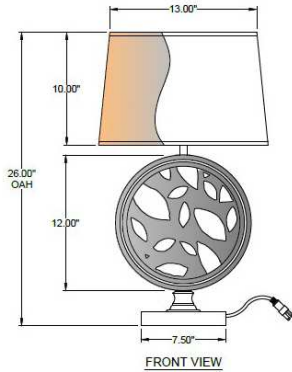

SPECIFICATIONS

TL-6667-12D-LCLY-OB

Model Number

Table Lamp

Type

Lyrical Laser Cut Table Lamp

Name

Project