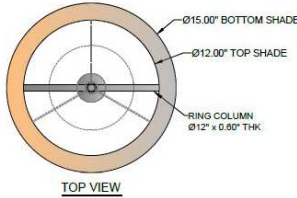

SPECIFICATIONS

TL-6667-12D-LCLY-OB

Model Number

Table Lamp

Type

Lyrical Laser Cut Table Lamp

Name

Project