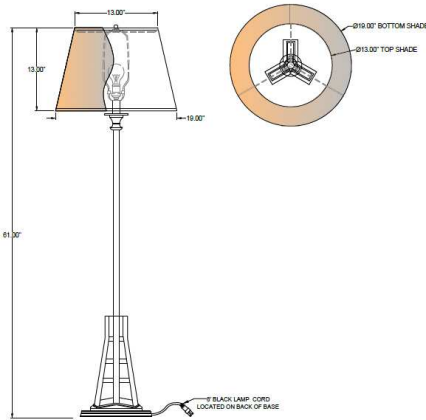

Stiffel®

SPECIFICATIONS

1233 W St. Georges Ave., Linden, NJ 07036 * 908-925-7500* 908-925-9240

FL-67EA-N8217-CHAR

Model Number

Floor Lamp

Type

Floor Lamp

Name

Project

QTY

Describe Special Modifications

Warranty: 1-Year Limited Warranty.
Complete warranty terms located at: www.litetopslampshades.com

CATALOG NUMBER

Example: FL-67EA-N8217-CHAR-145-09-E26X1

Style Code	Finish Options	Fabric/Material/Color Options	Lamping	Voltage	Other Options
FL-67EA-N8217	AB - Antique Brass APW - Aged Pewter DW - Distressed White GLWH - Gloss White MBK - Matte Black OB - Oxidized Bronze ORB - Oil Rubbed Bronze PHB - Polished Honey Brass PW - Pewter RST - Rust SN - Satin Nickel WH - Flat White SVPC - Silver Powder Coat GBW - Gloss Black CHAR - Charcoal AN - Antique Nickel More options at www.stiffel.com	115-01 White Linen 115-05 Off White Linen 115-62 Black Linen 115-73 Gray Butcher Linen 143-26 Geneva Linen Ash 145-01 White Aberdeen 145-09 Cream Aberdeen 174-21 Tan Silk Shantung 174-25 Chocolate Silk Shantung 189-85 Black Shadow 136-46 Crossant Silksheen 142-01 Global White More options at www.stiffel.com	E26X1 - 1 Medium Based GU24X1 - 1 GU24 CFL	120V 120V	