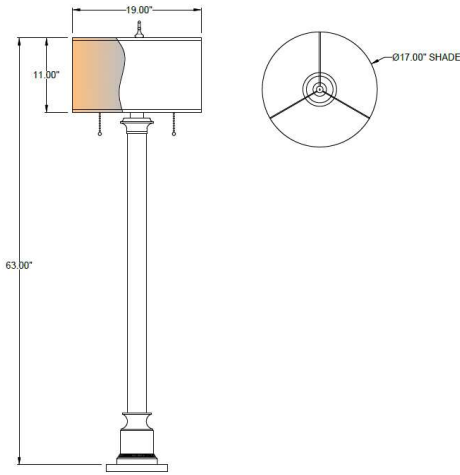

Stiffel®

1233 W St. Georges Ave., Linden, NJ 07036 * 908-925-7500* 908-925-9240

SPECIFICATIONS

FL-6425X-K2091-AN
Model Number

Floor Lamp
Type

Floor Lamp
Name

Project

QTY

Describe Special Modifications

Warranty: 1-Year Limited Warranty,
Complete warranty terms located at: www.litetopslampshades.com

CATALOG NUMBER

Example: FL-6425X-K2091-AN-189-62-E26X2

Style Code	Finish Options	Fabric/Material/Color Options	Lamping	Voltage	Other Options
FL-6425X-K2091	AB - Antique Brass APW - Aged Pewter DW - Distressed White GLWH - Gloss White MBK - Matte Black OB - Oxidized Bronze ORB - Oil Rubbed Bronze PHB - Polished Honey Brass PW - Pewter RST - Rust SN - Satin Nickel WH - Flat White SVPC - Silver Powder Coat GBW - Gloss Black CHAR - Charcoal AN - Antique Nickel More options at www.stiffel.com	115-01 White Linen 115-05 Off White Linen 115-62 Black Linen 115-73 Gray Butcher Linen 143-26 Geneva Linen Ash 145-01 White Aberdeen 145-09 Cream Aberdeen 174-21 Tan Silk Shantung 174-25 Chocolate Silk Shantung 189-62 Black Shadow 136-46 Crossant Silksheen 142-01 Global White More options at www.stiffel.com	E26X2 - 2 Medium Based GU24X2 - 2 GU24 CFL	120V 120V	