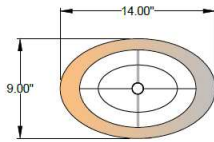

Stiffel®

1233 W St. Georges Ave., Linden, NJ 07036 * 908-925-7500* 908-925-9240

SPECIFICATIONS

DL-N3550-N3551-OB

Model Number

Desk Lamp

Type

Desk Lamp

Name

Project

QTY

Describe Special Modifications

Warranty: 1-Year Limited Warranty.
Complete warranty terms located at: www.litetopslampshades.com

CATALOG NUMBER

Example: DL-N3550-N3551-OB-10B-85-E26X1

Style Code	Finish Options	Fabric/Material/Color Options	Lamping	Voltage	Other Options
DL-N3550-N3551	AB - Antique Brass APW - Aged Pewter DW - Distressed White GLWH - Gloss White MBK - Matte Black OB - Oxidized Bronze ORB - Oil Rubbed Bronze PHB - Polished Honey Brass PW - Pewter RST - Rust SN - Satin Nickel WH - Flat White SVPC - Silver Powder Coat GBW - Gloss Black CHAR - Charcoal More options at www.stiffel.com	115-01 White Linen 115-05 Off White Linen 115-62 Black Linen 115-73 Gray Butcher Linen 143-26 Geneva Linen Ash 145-01 White Aberdeen 145-09 Cream Aberdeen 174-21 Tan Silk Shantung 174-25 Chocolate Silk Shantung 189-85 Black Shadow 136-46 Crossant Silksheen 142-01 Global White 10B-85 - Black Parchment/Gold Foil More options at www.stiffel.com	E26X1 - 1 Medium Based GU24X1 - 1 GU24 CFL	120V 120V