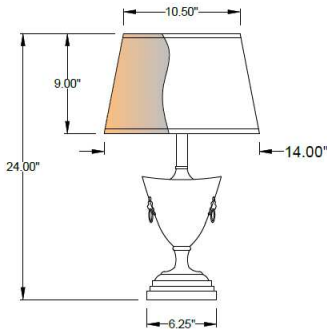

Stiffel®

1233 W St. Georges Ave., Linden, NJ 07036 * 908-925-7500* 908-925-9240

SPECIFICATIONS

DL-N3550-N3551-OB

Model Number

Desk Lamp

Type

Desk Lamp

Name

Project

QTY

Describe Special Modifications

Warranty: 1-Year Limited Warranty.
Complete warranty terms located at: www.litetopslampshades.com

CATALOG NUMBER

Example: DL-N3550-N3551-OB-10B-85-E26X1

Style Code	Finish Options	Fabric/Material/Color Options	Lamping	Voltage	Other Options
DL-N3550-N3551	AB - Antique Brass APW - Aged Pewter DW - Distressed White GLWH - Gloss White MBK - Matte Black OB - Oxidized Bronze ORB - Oil Rubbed Bronze PHB - Polished Honey Brass PW - Pewter RST - Rust SN - Satin Nickel WH - Flat White SVPC - Silver Powder Coat GBW - Gloss Black CHAR - Charcoal More options at www.stiffel.com	115-01 White Linen 115-05 Off White Linen 115-62 Black Linen 115-73 Gray Butcher Linen 143-26 Geneva Linen Ash 145-01 White Aberdeen 145-09 Cream Aberdeen 174-21 Tan Silk Shantung 174-25 Chocolate Silk Shantung 189-85 Black Shadow 136-46 Crossant Silksheen 142-01 Global White 10B-85 - Black Parchment/Gold Foil More options at www.stiffel.com	E26X1 - 1 Medium Based GU24X1 - 1 GU24 CFL	120V 120V	