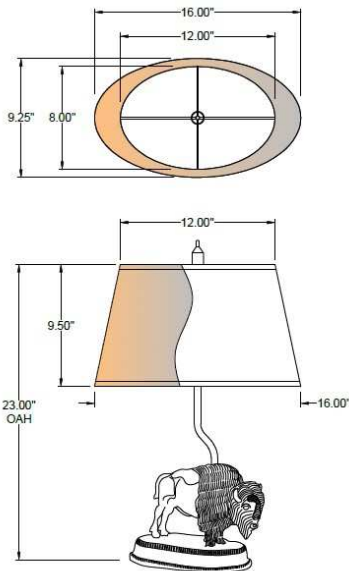

Stiffel®

1233 W St. Georges Ave., Linden, NJ 07036 * 908-925-7500* 908-925-9240

SPECIFICATIONS

DL-K360-C320-JB

Model Number

Desk Lamp

Type

Hospitality

Name

Project

QTY

Describe Special Modifications

Warranty: 1-Year Limited Warranty.
Complete warranty terms located at: www.litetopslampshades.com

CATALOG NUMBER

Example DL-K360-C320-JB-E26X1

Style Code	Finish Options	Fabric/Material/Color Options	Lamping	Voltage	Other Options
DL-K360-C320	AB - Antique Brass APW - Aged Pewter DW - Distressed White GWH - Gloss White MBK - Matte Black OB - Oxidized Bronze ORB - Oil Rubbed Bronze PHB - Polished Honey Brass PW - Pewter RST - Rust SN - Satin Nickel FWH - Flat White SVPC - Silver Powder Coat JB - Japanese Bronze More options at www.stiffel.com	115-01 White Linen 115-05 Off White Linen 115-62 Black Linen 115-73 Gray Butcher Linen 143-26 Geneva Linen Ash 145-01 White Aberdeen 145-09 Cream Aberdeen 174-21 Tan Silk Shantung 174-25 Chocolate Silk Shantung 151-97 Silver Organza 136-46 Crossant Silksheen 142-01 Global White 141-04 Calfskin More options at www.stiffel.com	E26X1 - 1 Medium Based GU24X1 - 1 GU24 CFL	120V 120V	USB - USB Port OUT - Convenience Outlet