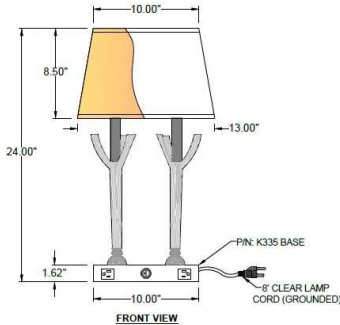

Stiffel®

SPECIFICATIONS

1233 W St. Georges Ave., Linden, NJ 07036 * 908-925-7500* 908-925-9240

DL-K335-N8204-RST
Model Number

Desk Lamp
Type

Hospitality
Name

Project

QTY

Describe Special Modifications

Warranty: 1-Year Limited Warranty,
Complete warranty terms located at: www.litetopslampshades.com

CATALOG NUMBER

Example DL-K335-N8204-RST-115-01-E6X2-120V

Style Code	Finish Options	Fabric/Material/Color Options	Lamping	Voltage	Other Options
DL-K335-N8204	AB - Antique Brass APW - Aged Pewter DW - Distressed White GLWH - Gloss White MBK - Matte Black OB - Oxidized Bronze ORB - Oil Rubbed Bronze PHB - Polished Honey Brass PW - Pewter RST - Rust SN - Satin Nickel WH - Flat White 007 - 007 Silver SB - Satin Brass RST - Rust More options at www.stiffel.com	115-01 White Linen 115-05 Off White Linen 115-62 Black Linen 115-73 Gray Butcher Linen 143-26 Geneva Linen Ash 145-01 White Aberdeen 145-09 Cream Aberdeen 174-21 Tan Silk Shantung 174-25 Chocolate Silk Shantung 151-97 Silver Organza 136-46 Crossant Silksheen 142-01 Global White More options at www.stiffel.com	E26X2 - 2 Medium Based GU24X2 - 2 GU24 CFL	120V 120V	USB - USB Port OUT - Convenience Outlet