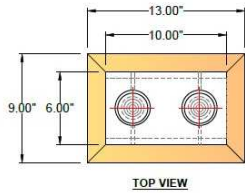

Stiffel®

SPECIFICATIONS

1233 W St. Georges Ave., Linden, NJ 07036 * 908-925-7500* 908-925-9240

DL-K335-K515-GWH

Model Number

Desk Lamp

Type

Desk Lamp

Name

Project

QTY

Describe Special Modifications

Warranty: 1-Year Limited Warranty.
Complete warranty terms located at: www.litetopslampshades.com

CATALOG NUMBER

Example DL-K335-K515-GWH-115-01-E26X2

Style Code	Finish Options	Fabric/Material/Color Options	Lamping	Voltage	Other Options
DL-K335-K515-GWH	AB - Antique Brass APW- Aged Pewter DW- Distressed White GWH - Gloss White MBK - Matte Black OB- Oxidized Bronze ORB - Oil Rubbed Bronze PHB - Polished Honey Brass PW- Pewter RST - Rust SN - Satin Nickel WH - Flat White 007 - 007 Silver LB- Light Blue More options at www.stiffel.com	115-01 White Linen 115-05 Off White Linen 115-62 Black Linen 115-73 Gray Butcher Linen 143-26 Geneva Linen Ash 145-01 White Aberdeen 145-09 Cream Aberdeen 174-21 Tan Silk Shantung 174-25 Chocolate Silk Shantung 151-97 Silver Organza 136-46 Crossant Silksheen 142-01 Global White More options at www.stiffel.com	E26X2 - 2Medium Based GU24X2 -2 GU24 CFL	120V 120V	USB - USB Port OUT - Convenience Outlet