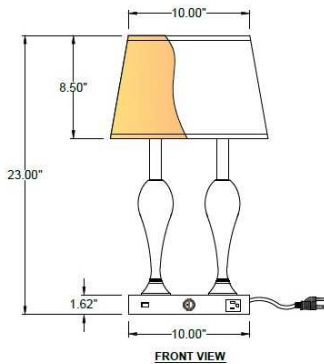

Stiffel®

SPECIFICATIONS

1233 W St. Georges Ave., Linden, NJ 07036 * 908-925-7500* 908-925-9240

DL-K335-K515-GWH

Model Number

Desk Lamp

Type

Desk Lamp

Name

Project

QTY

Describe Special Modifications

Warranty: 1-Year Limited Warranty.
Complete warranty terms located at: www.litetopslampshades.com

CATALOG NUMBER

Example DL-K335-K515-GWH-115-01-E26X2

Style Code	Finish Options	Fabric/Material/Color Options	Lamping	Voltage	Other Options
DL-K335-K515-GWH	AB - Antique Brass APW- Aged Pewter DW- Distressed White GWH - Gloss White MBK - Matte Black OB- Oxidized Bronze ORB - Oil Rubbed Bronze PHB - Polished Honey Brass PW- Pewter RST - Rust SN - Satin Nickel WH - Flat White 007 - 007 Silver LB- Light Blue More options at www.stiffel.com	115-01 White Linen 115-05 Off White Linen 115-62 Black Linen 115-73 Gray Butcher Linen 143-26 Geneva Linen Ash 145-01 White Aberdeen 145-09 Cream Aberdeen 174-21 Tan Silk Shantung 174-25 Chocolate Silk Shantung 151-97 Silver Organza 136-46 Crossant Silksheen 142-01 Global White More options at www.stiffel.com	E26X2 - 2Medium Based GU24X2 -2 GU24 CFL	120V 120V	USB - USB Port OUT - Convenience Outlet