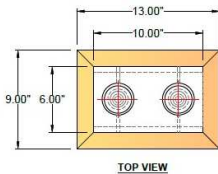

## SPECIFICATIONS

**DL-K335-C521-PHB**

Model Number

**Desk Lamp**

Type

**Hospitality Desk Lamp**

Name

Project