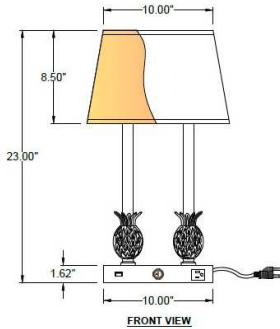

## SPECIFICATIONS

**DL-K335-C521-PHB**

Model Number

**Desk Lamp**

Type

**Hospitality Desk Lamp**

Name

Project