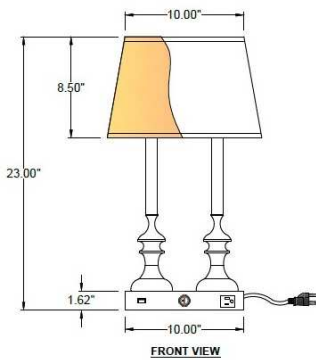

Stiffel®

1233 W St. Georges Ave., Linden, NJ 07036 * 908-925-7500* 908-925-9240

SPECIFICATIONS

DL-K335-AC7566-OB
Model Number

Desk Lamp
Type

Desk Lamp
Name

Project

QTY

Describe Special Modifications

Warranty: 1-Year Limited Warranty.
Complete warranty terms located at: www.litetopslampshades.com

CATALOG NUMBER

Example DL-K335-AC7566-OB-1150-01-E26X2

Style Code	Finish Options	Fabric/Material/Color Options	Lamping	Voltage	Other Options
DL-K335-AC7566-OB	AB - Antique Brass APW - Aged Pewter DW - Distressed White GWH - Gloss White MBK - Matte Black OB - Oxidized Bronze ORB - Oil Rubbed Bronze PHB - Polished Honey Brass PW - Pewter RST - Rust SN - Satin Nickel WH - Flat White 007 - 007 Silver LB - Light Blue More options at www.stiffel.com	115-01 White Linen 115-05 Off White Linen 115-62 Black Linen 115-73 Gray Butcher Linen 143-26 Geneva Linen Ash 145-01 White Aberdeen 145-09 Cream Aberdeen 174-21 Tan Silk Shantung 174-25 Chocolate Silk Shantung 151-97 Silver Organza 136-46 Crossant Silksheen 142-01 Global White More options at www.stiffel.com	E26X2 - 2 Medium Based GU24X2 - 2 GU24 CFL	120V 120V	USB - USB Port OUT - Convenience Outlet