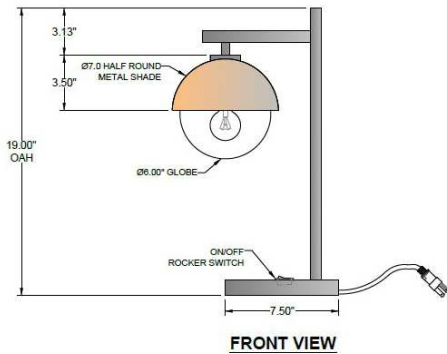

Stiffel®

SPECIFICATIONS

1233 W St. Georges Ave., Linden, NJ 07036 * 908-925-7500* 908-925-9240

DL-6667-SN-60PACR
Model Number

Desk Lamp
Type

Hospitality
Name

Project

QTY

Describe Special Modifications

Warranty: 1-Year Limited Warranty.
Complete warranty terms located at: www.litetopslampshades.com

CATALOG NUMBER
Example DL-6667-SN-60PACR-E26X1-120V

Style Code	Finish Options	Fabric/Material/Color Options	Lamping	Voltage	Other Options
DL-6667	AB - Antique Brass APW - Aged Pewter DW - Distressed White GLWH - Gloss White MBK - Matte Black OB - Oxidized Bronze OCB - Oculux Bronze ORB - Oil Rubbed Bronze PHB - Polished Honey Brass PW - Pewter RST - Rust SN - Satin Nickel WH - Flat White SVPC - Silver Powder Coat SB - Satin Brass More options at www.stiffel.com	OPACR – 6" Opal Acrylic More options at www.stiffel.com	E26X1 - 1 Medium Based GU24X1 - 1 GU24 CFL	120V 120V	USB - USB Port OUT - Convenience Outlet