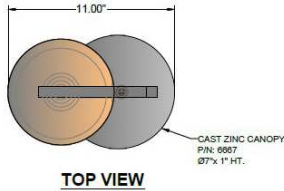

Stiffel®

SPECIFICATIONS

1233 W St. Georges Ave., Linden, NJ 07036 * 908-925-7500* 908-925-9240

DL-6667-SN-60PACR
Model Number

Desk Lamp
Type

Hospitality
Name

Project

QTY

Describe Special Modifications

Warranty: 1-Year Limited Warranty.
Complete warranty terms located at: www.litetopslampshades.com

CATALOG NUMBER
Example DL-6667-SN-60PACR-E26X1-120V

Style Code	Finish Options	Fabric/Material/Color Options	Lamping	Voltage	Other Options
DL-6667	AB - Antique Brass APW - Aged Pewter DW - Distressed White GLWH - Gloss White MBK - Matte Black OB - Oxidized Bronze OCB - Oculux Bronze ORB - Oil Rubbed Bronze PHB - Polished Honey Brass PW - Pewter RST - Rust SN - Satin Nickel WH - Flat White SVPC - Silver Powder Coat SB - Satin Brass More options at www.stiffel.com	OPACR – 6" Opal Acrylic More options at www.stiffel.com	E26X1- 1 Medium Based GU24X1- 1 GU24 CFL	120V 120V	USB - USB Port OUT - Convenience Outlet