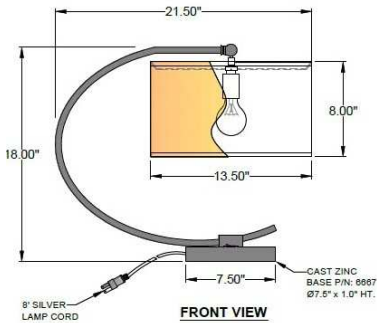

CATALOG NUMBER
Example DL-8874

Style Code	Finish Options	Fabric/Material/Color Options	Lamping	Voltage	Other Options
DL-8874	AB - Antique Brass APW- Aged Pewter DW- Distressed White GLWH - Gloss White MBK - Matte Black OB- Oxidized Bronze ORB - Oil Rubbed Bronze PHB - Polished Honey Brass PW- Pewter RST - Rust SN - Satin Nickel WH - Flat White 007 - 007 Silver More options at www.stiffel.com		E26X1 - 1 Medium Based GU24X1 - 1 GU24 CFL	120V 120V	USB - USB Port OUT - Convenience Outlet