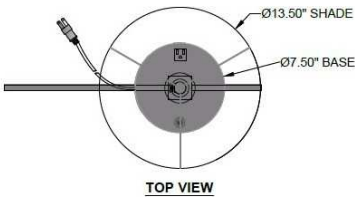

CATALOG NUMBER
Example DL-8874

Style Code	Finish Options	Fabric/Material/Color Options	Lamping	Voltage	Other Options
DL-8874	AB - Antique Brass APW- Aged Pewter DW- Distressed White GLWH - Gloss White MBK - Matte Black OB- Oxidized Bronze ORB - Oil Rubbed Bronze PHB - Polished Honey Brass PW- Pewter RST - Rust SN - Satin Nickel WH - Flat White 007 - 007 Silver More options at www.stiffel.com		E26X1 - 1 Medium Based GU24X1 - 1 GU24 CFL	120V 120V	USB - USB Port OUT - Convenience Outlet