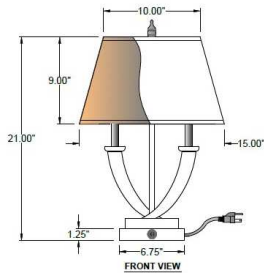

Stiffel®

1233 W St. Georges Ave., Linden, NJ 07036 * 908-925-7500* 908-925-9240

SPECIFICATIONS

DL-6215-1355-SB
Model Number

Desk Lamp
Type

Hospitality
Name

Project

QTY

Describe Special Modifications

Warranty: 1-Year Limited Warranty,
Complete warranty terms located at: www.litetopslampshades.com

CATALOG NUMBER
Example DL-6215-1355-SB-115-01-E26X2-120V

Style Code	Finish Options	Fabric/Material/Color Options	Lamping	Voltage	Other Options
DL-6215-1355-SB	AB - Antique Brass APW - Aged Pewter DW - Distressed White GLWH - Gloss White MBK - Matte Black OB - Oxidized Bronze ORB - Oil Rubbed Bronze PHB - Polished Honey Brass PW - Pewter RST - Rust SN - Satin Nickel WH - Flat White 007 - 007 Silver SB - Satin Brass More options at www.stiffel.com	115-01 White Linen 115-05 Off White Linen 115-62 Black Linen 115-73 Gray Butcher Linen 143-26 Geneva Linen Ash 145-01 White Aberdeen 145-09 Cream Aberdeen 174-21 Tan Silk Shantung 174-25 Chocolate Silk Shantung 151-97 Silver Organza 136-46 Crossant Silksheen 142-01 Global White More options at www.stiffel.com	E26X2 - 2 Medium Based GU24X2 - 2 GU24 CFL	120V 120V	USB - USB Port OUT - Convenience Outlet