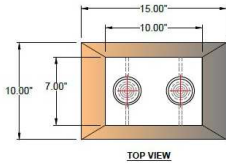

Stiffel®

1233 W St. Georges Ave., Linden, NJ 07036 * 908-925-7500* 908-925-9240

SPECIFICATIONS

DL-6215-1355-SB
Model Number

Desk Lamp
Type

Hospitality
Name

Project

QTY

Describe Special Modifications

Warranty: 1-Year Limited Warranty,
Complete warranty terms located at: www.litetopslampshades.com

CATALOG NUMBER
Example DL-6215-1355-SB-115-01-E26X2-120V

Style Code	Finish Options	Fabric/Material/Color Options	Lamping	Voltage	Other Options
DL-6215-1355-SB	AB - Antique Brass APW- Aged Pewter DW- Distressed White GLWH - Gloss White MBK - Matte Black OB- Oxidized Bronze ORB - Oil Rubbed Bronze PHB - Polished Honey Brass PW- Pewter RST - Rust SN - Satin Nickel WH - Flat White 007 - 007 Silver SB - Satin Brass More options at www.stiffel.com	115-01 White Linen 115-05 Off White Linen 115-62 Black Linen 115-73 Gray Butcher Linen 143-26 Geneva Linen Ash 145-01 White Aberdeen 145-09 Cream Aberdeen 174-21 Tan Silk Shantung 174-25 Chocolate Silk Shantung 151-97 Silver Organza 136-46 Crossant Silksheen 142-01 Global White More options at www.stiffel.com	E26X2 - 2 Medium Based GU24X2 - 2 GU24 CFL	120V 120V	USB - USB Port OUT - Convenience Outlet