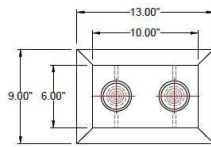

Stiffel®

SPECIFICATIONS

1233 W St. Georges Ave., Linden, NJ 07036 * 908-925-7500* 908-925-9240

DL-7517-1355-AB

Model Number

Desk Lamp

Type

Desk Lamp

Name

Project

QTY

Describe Special Modifications

Warranty: 1-Year Limited Warranty.
Complete warranty terms located at: www.litetopslampshades.com

TOP VIEW

CATALOG NUMBER

Example DL-7517-1355-AB-115-01-E26X2

Style Code	Finish Options	Fabric/Material/Color Options	Lamping	Voltage	Other Options
DL-7517-1355	AB - Antique Brass APW - Aged Pewter DW - Distressed White GWH - Gloss White MBK - Matte Black OB - Oxidized Bronze ORB - Oil Rubbed Bronze PHB - Polished Honey Brass PW - Pewter RST - Rust SN - Satin Nickel WH - Flat White 007 - 007 Silver More options at www.stiffel.com	115-01 White Linen 115-05 Off White Linen 115-62 Black Linen 115-73 Gray Butcher Linen 143-26 Geneva Linen Ash 145-01 White Aberdeen 145-09 Cream Aberdeen 174-21 Tan Silk Shantung 174-25 Chocolate Silk Shantung 151-97 Silver Organza 136-46 Crossant Silksheen 142-01 Global White More options at www.stiffel.com	E26X2 - 2 Medium Based GU24X2 - 2 GU24 CFL	120V 120V	USB - USB Port OUT - Convenience Outlet