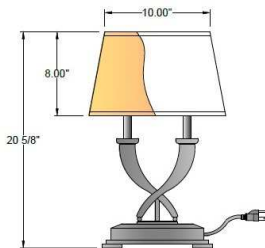

FRONT VIEW

CATALOG NUMBER

Example DL-7517-1355-AB-115-01-E26X2

Style Code	Finish Options	Fabric/Material/Color Options	Lamping	Voltage	Other Options
DL-7517-1355	AB - Antique Brass APW - Aged Pewter DW - Distressed White GWH - Gloss White MBK - Matte Black OB - Oxidized Bronze ORB - Oil Rubbed Bronze PHB - Polished Honey Brass PW - Pewter RST - Rust SN - Satin Nickel WH - Flat White 007 - 007 Silver More options at www.stiffel.com	115-01 White Linen 115-05 Off White Linen 115-62 Black Linen 115-73 Gray Butcher Linen 143-26 Geneva Linen Ash 145-01 White Aberdeen 145-09 Cream Aberdeen 174-21 Tan Silk Shantung 174-25 Chocolate Silk Shantung 151-97 Silver Organza 136-46 Crossant Silksheen 142-01 Global White More options at www.stiffel.com	E26X2 - 2 Medium Based GU24X2 - 2 GU24 CFL	120V 120V	USB - USB Port OUT - Convenience Outlet